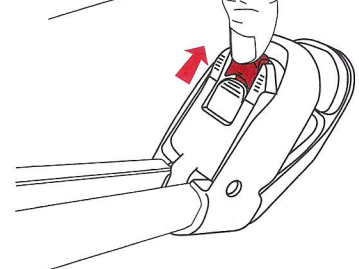

MAX
20kg
44lb

buggyboard™ saddle™

BUGGYBOARD™ - SADDLE™

Lascal®
Swedish design

www.lascal.net
www.buggyboard.info
www.buggyboard.com

c

b

a