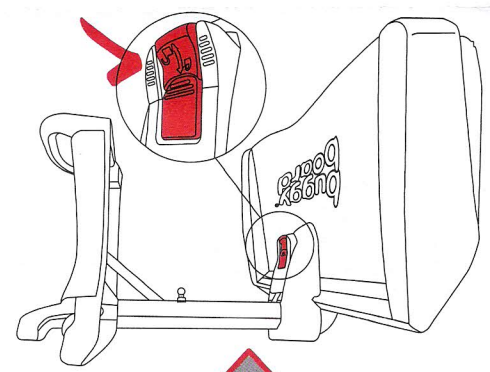

MAX
20kg
44lb

buggyboard™ saddle™

BUGGYBOARD™ - SADDLE™

Lascal®
Swedish design

www.lascal.net
www.buggyboard.info
www.buggyboard.com

c

b

a