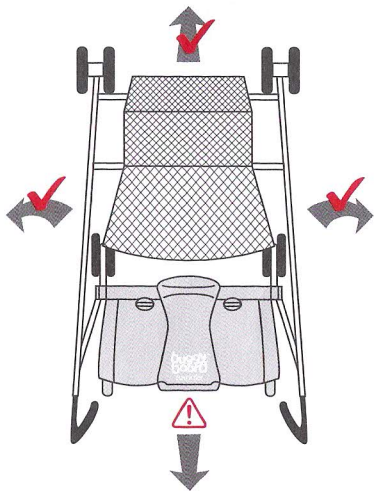

MAX
20kg
44lb

buggyboard™ saddle™

BUGGYBOARD™ - SADDLE™

Lascal®
Swedish design

www.lascal.net
www.buggyboard.info
www.buggyboard.com

c

b

a