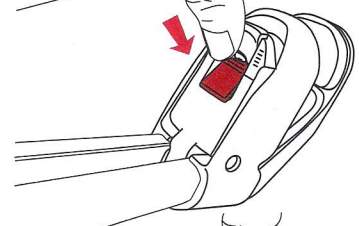

MAX
20kg
44lb

buggyboard™ saddle™

BUGGYBOARD™ - SADDLE™

Lascal®
Swedish design

www.lascal.net
www.buggyboard.info
www.buggyboard.com

c

b

a