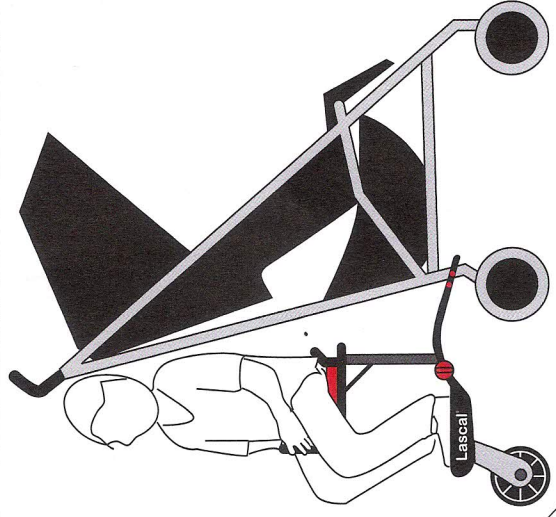

MAX
20kg
44lb

buggyboard™ saddle™

BUGGYBOARD™ - SADDLE™

Lascal®
Swedish design

www.lascal.net
www.buggyboard.info
www.buggyboard.com

c

b

a